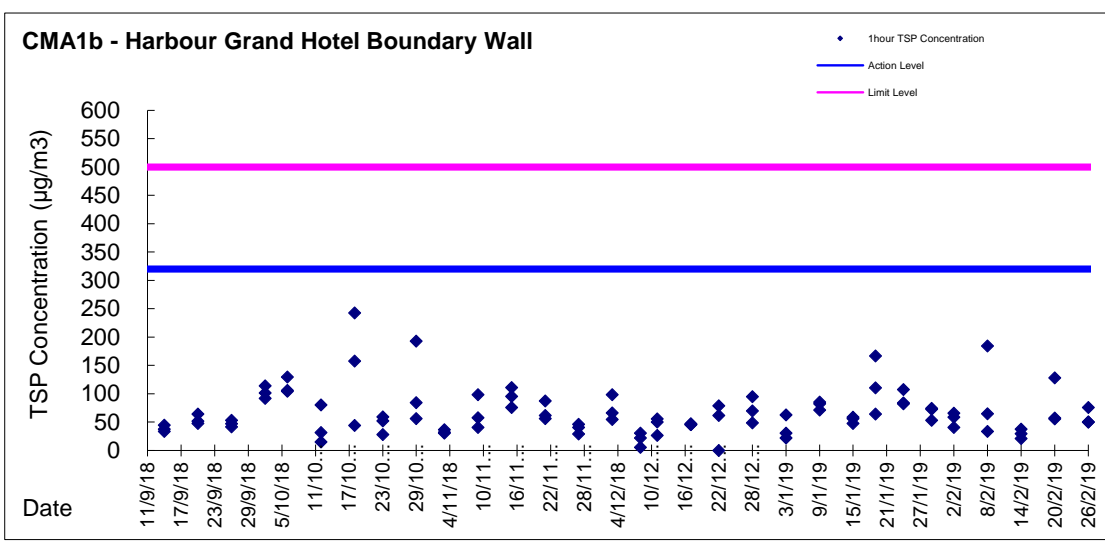

Graphic Presentation of 1 hour TSP Result

Graphic Presentation of 1 hour TSP Result

Graphic Presentation of 1 hour TSP Result

**Graphic Presentation of 24 hour TSP Result**

**Graphic Presentation of 24 hour TSP Result**

Graphic Presentation of 24 hour TSP Result