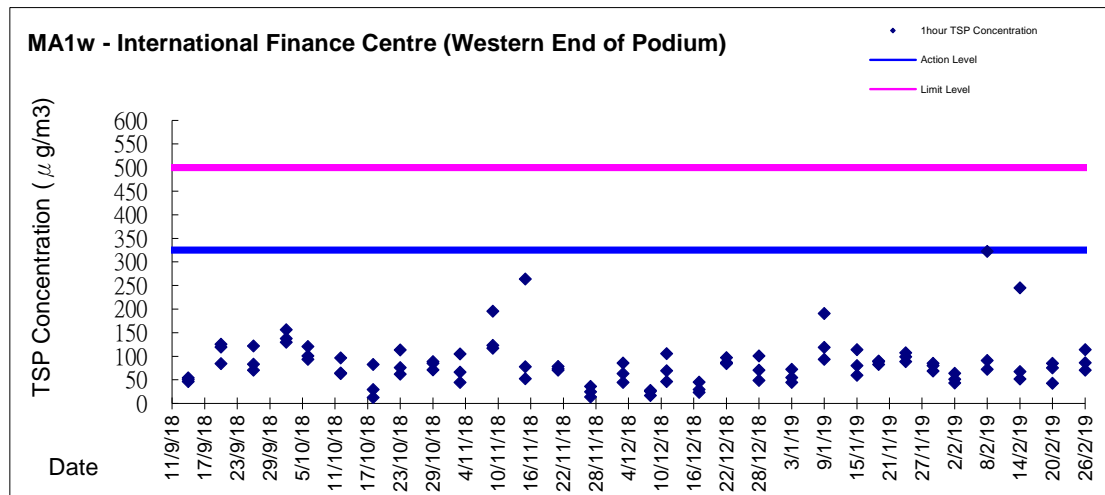

Graphic Presentation of 1 hour TSP Result

Graphic Presentation of 1 hour TSP Result

Graphic Presentation of 1 hour TSP Result

**Graphic Presentation of 24 hour TSP Result**

**Graphic Presentation of 24 hour TSP Result**

Graphic Presentation of 24 hour TSP Result