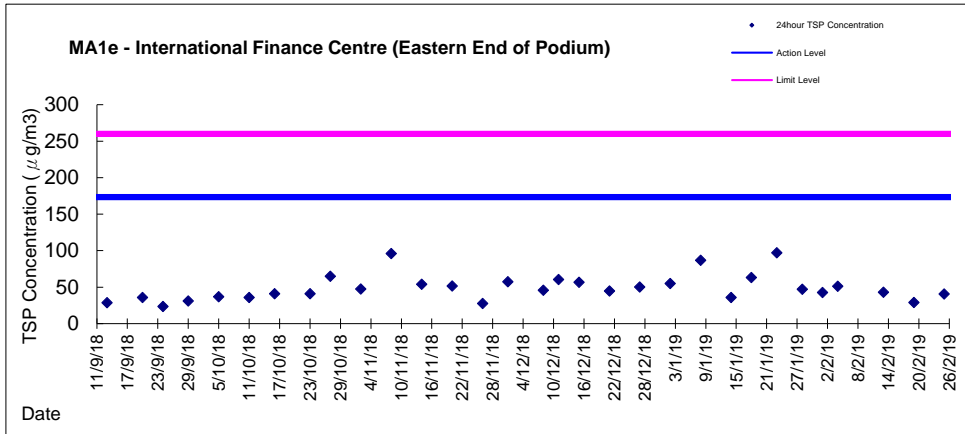

Graphic Presentation of 1 hour TSP Result

Graphic Presentation of 1 hour TSP Result

Graphic Presentation of 1 hour TSP Result

**Graphic Presentation of 24 hour TSP Result**

**Graphic Presentation of 24 hour TSP Result**

Graphic Presentation of 24 hour TSP Result