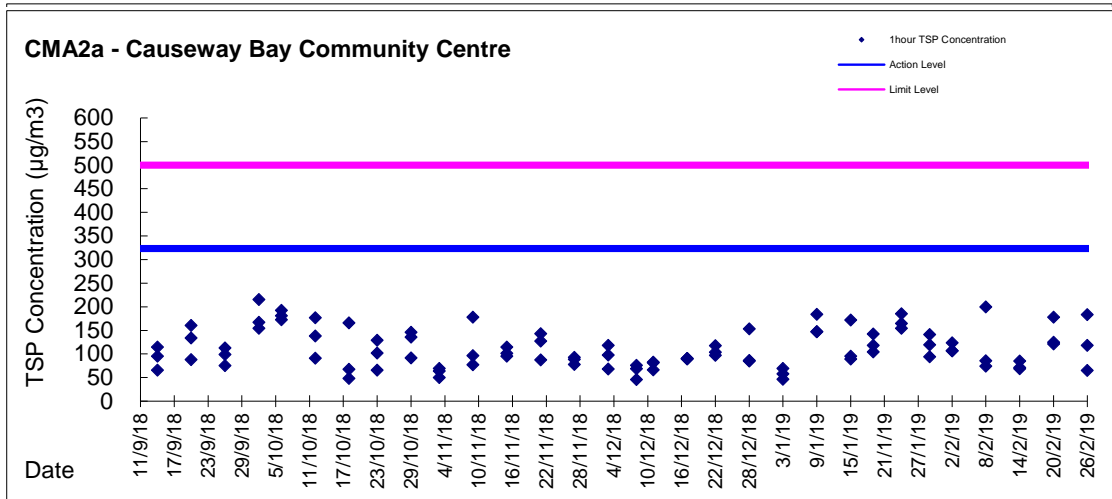

Graphic Presentation of 1 hour TSP Result

Graphic Presentation of 1 hour TSP Result

Graphic Presentation of 1 hour TSP Result

**Graphic Presentation of 24 hour TSP Result**

**Graphic Presentation of 24 hour TSP Result**

Graphic Presentation of 24 hour TSP Result