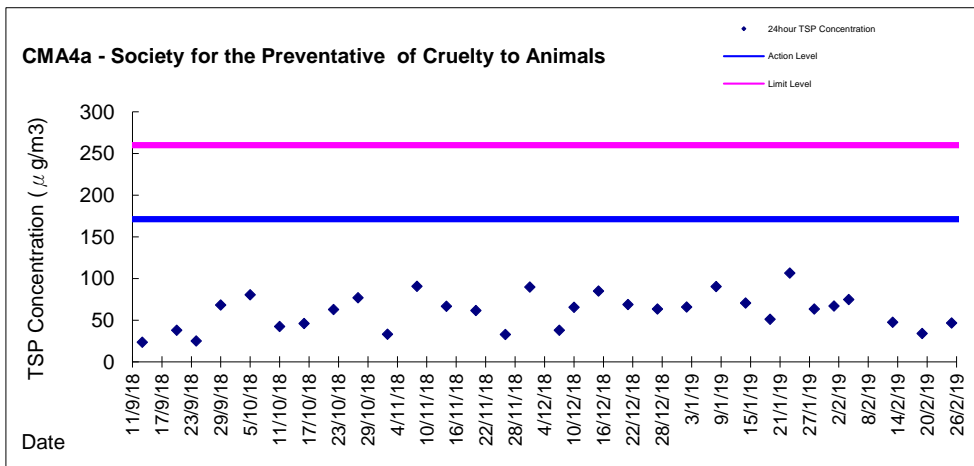

Graphic Presentation of 1 hour TSP Result

Graphic Presentation of 1 hour TSP Result

Graphic Presentation of 1 hour TSP Result

**Graphic Presentation of 24 hour TSP Result**

**Graphic Presentation of 24 hour TSP Result**

Graphic Presentation of 24 hour TSP Result