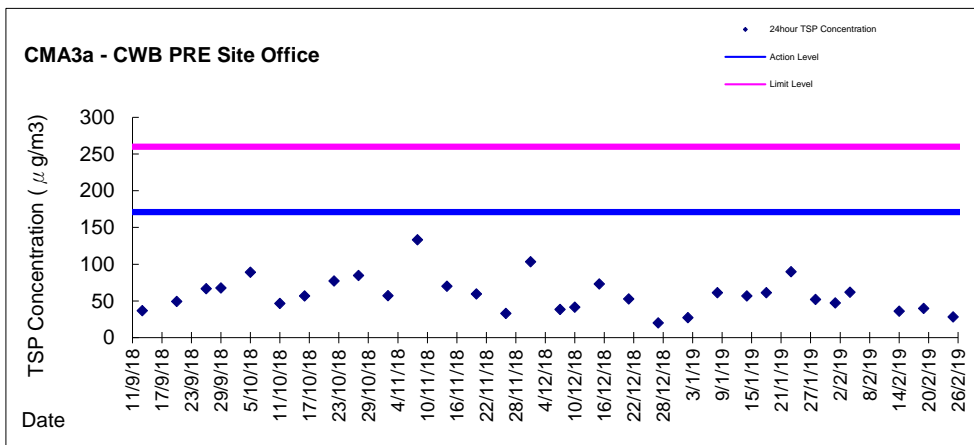

Graphic Presentation of 1 hour TSP Result

Graphic Presentation of 1 hour TSP Result

Graphic Presentation of 1 hour TSP Result

**Graphic Presentation of 24 hour TSP Result**

**Graphic Presentation of 24 hour TSP Result**

Graphic Presentation of 24 hour TSP Result