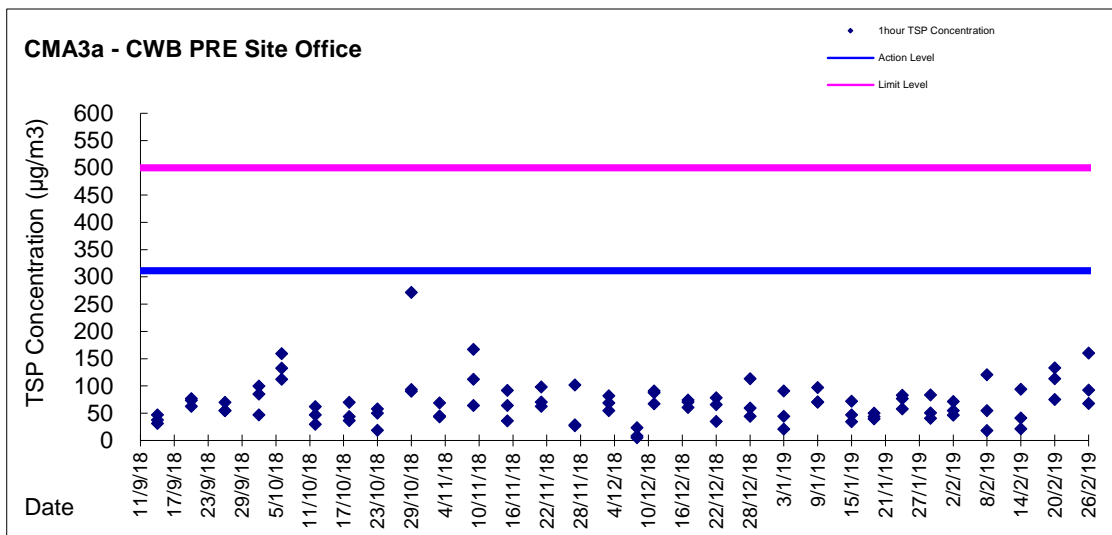

Graphic Presentation of 1 hour TSP Result

Graphic Presentation of 1 hour TSP Result

Graphic Presentation of 1 hour TSP Result

**Graphic Presentation of 24 hour TSP Result**

**Graphic Presentation of 24 hour TSP Result**

Graphic Presentation of 24 hour TSP Result