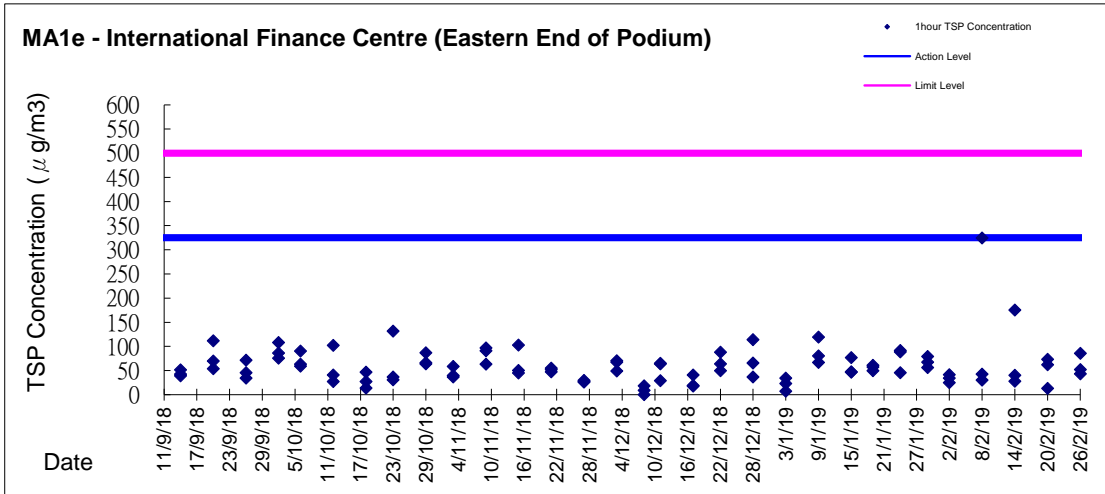

Graphic Presentation of 1 hour TSP Result

Graphic Presentation of 1 hour TSP Result

Graphic Presentation of 1 hour TSP Result

**Graphic Presentation of 24 hour TSP Result**

**Graphic Presentation of 24 hour TSP Result**

Graphic Presentation of 24 hour TSP Result