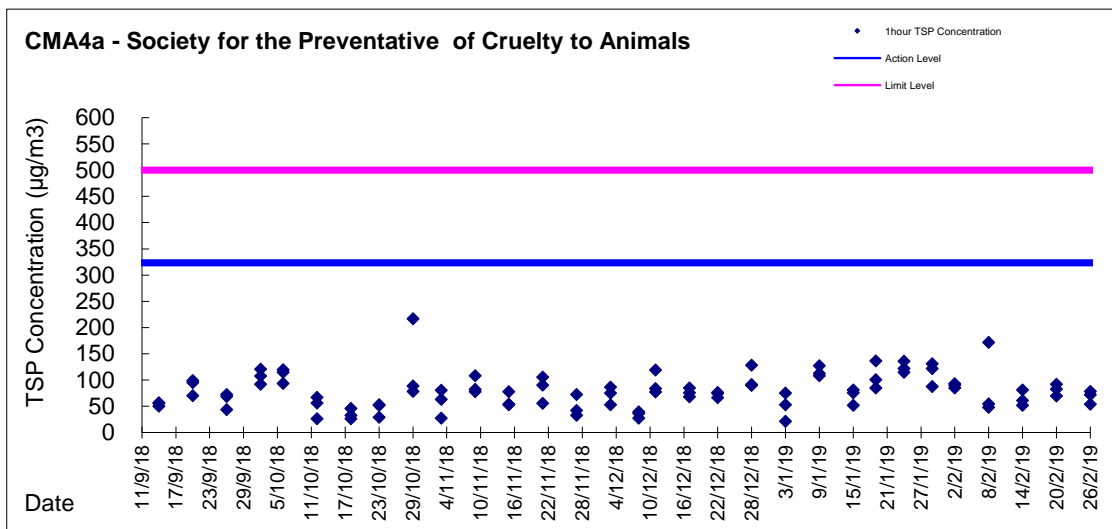

Graphic Presentation of 1 hour TSP Result

Graphic Presentation of 1 hour TSP Result

Graphic Presentation of 1 hour TSP Result

**Graphic Presentation of 24 hour TSP Result**

**Graphic Presentation of 24 hour TSP Result**

Graphic Presentation of 24 hour TSP Result