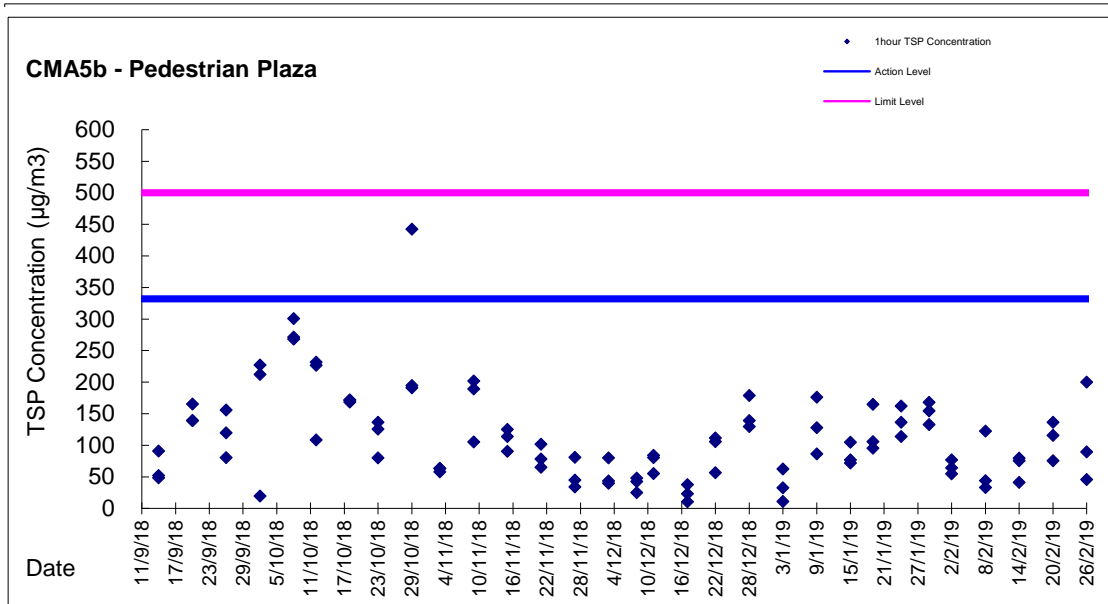

Graphic Presentation of 1 hour TSP Result

Graphic Presentation of 1 hour TSP Result

Graphic Presentation of 1 hour TSP Result

**Graphic Presentation of 24 hour TSP Result**

**Graphic Presentation of 24 hour TSP Result**

Graphic Presentation of 24 hour TSP Result