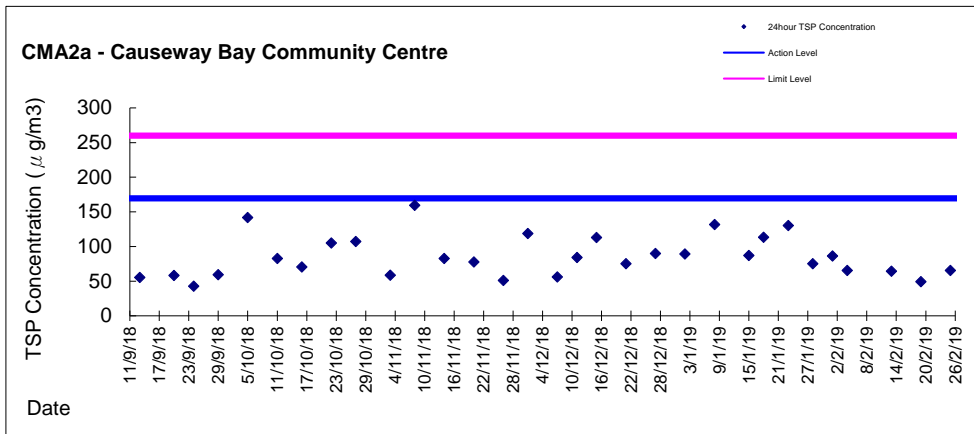

Graphic Presentation of 1 hour TSP Result

Graphic Presentation of 1 hour TSP Result

Graphic Presentation of 1 hour TSP Result

**Graphic Presentation of 24 hour TSP Result**

**Graphic Presentation of 24 hour TSP Result**

Graphic Presentation of 24 hour TSP Result