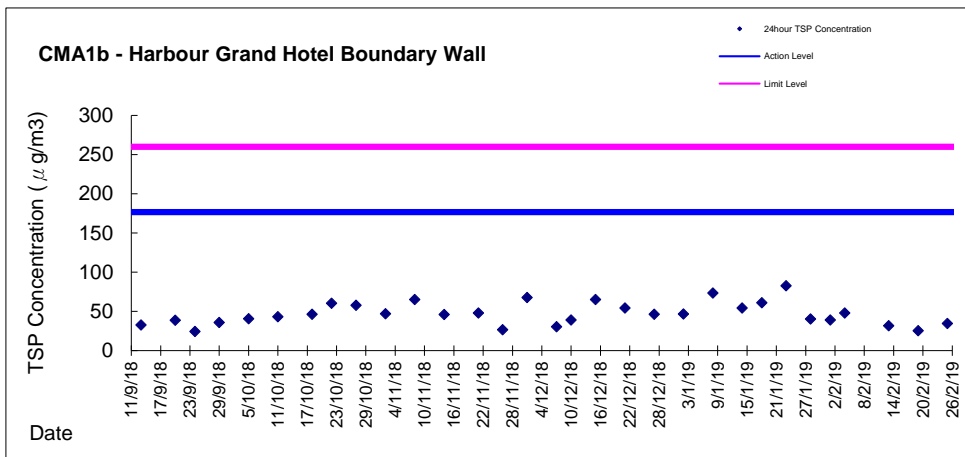

Graphic Presentation of 1 hour TSP Result

Graphic Presentation of 1 hour TSP Result

Graphic Presentation of 1 hour TSP Result

**Graphic Presentation of 24 hour TSP Result**

**Graphic Presentation of 24 hour TSP Result**

Graphic Presentation of 24 hour TSP Result