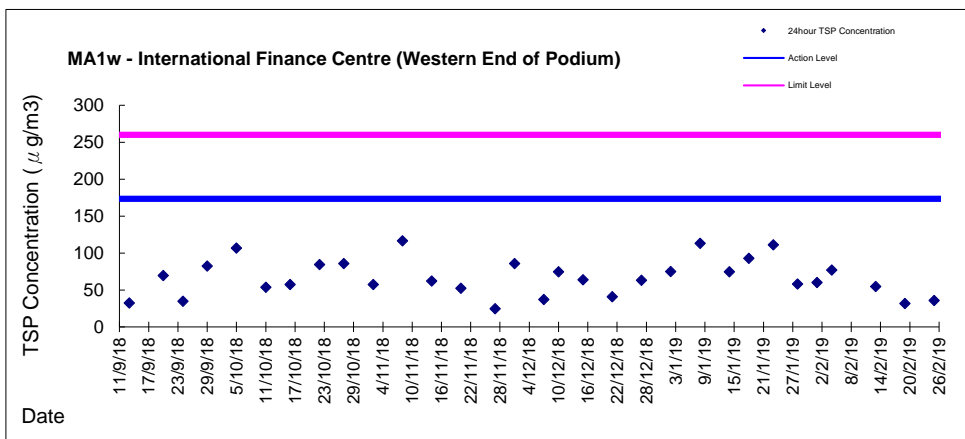

Graphic Presentation of 1 hour TSP Result

Graphic Presentation of 1 hour TSP Result

Graphic Presentation of 1 hour TSP Result

**Graphic Presentation of 24 hour TSP Result**

**Graphic Presentation of 24 hour TSP Result**

Graphic Presentation of 24 hour TSP Result